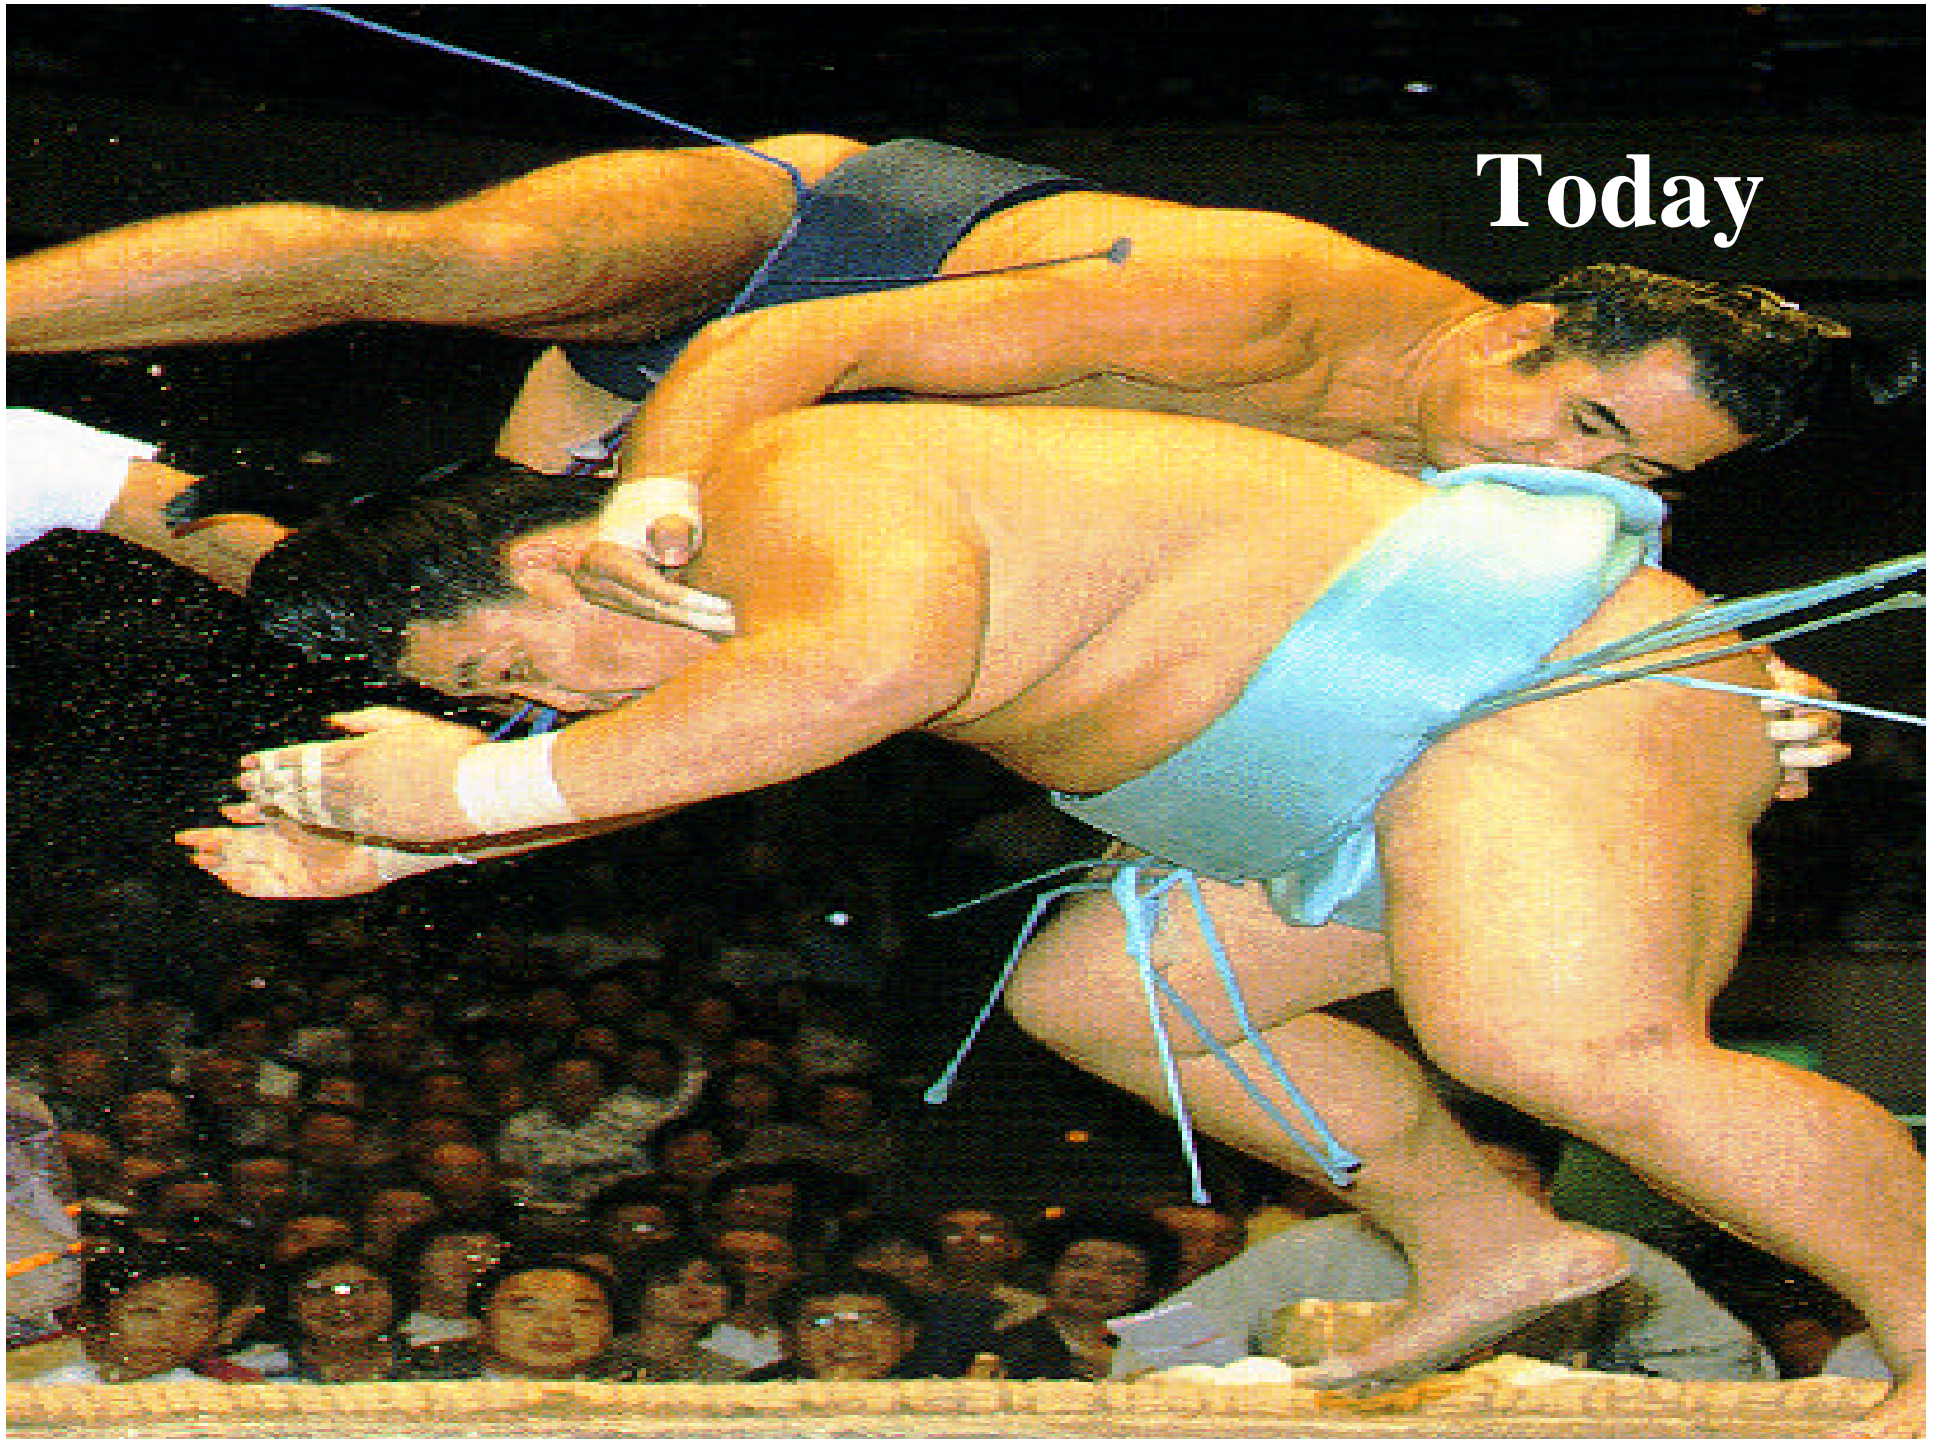

Yesterday

Today

Tomorrow

Competition

Yesterday

Today

The background of the image is a close-up photograph of sand dunes. The sand is a warm, golden-brown color and is sculpted into a series of parallel, wavy ridges that run diagonally across the frame from the top-left towards the bottom-right. The lighting creates soft shadows in the troughs between the ridges, emphasizing their texture and depth. The overall effect is a rhythmic, organic pattern of light and shadow.